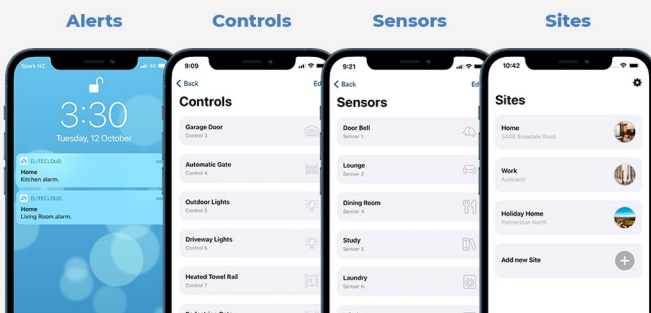

Optional App Interface Upgrade

EliteCloud

www.elitecloud.co.nz

- Plug & Play
- Pre-programmed
- Push notification alerts
- Apple or Android Compatible
- Proudly NZ Designed & Manufactured
- Select from more than 80 notification options
- Bank level encryption
- Hardware sold separately (order code EC-IoT)

EliteCloud

EC Long Range Wireless (optional accessories)

EC wireless series allows installers to specify professional, correctly positioned products without excessive labour, unpleasant trunking or conduit. With up to 500m range, almost any site can be accurately secured.